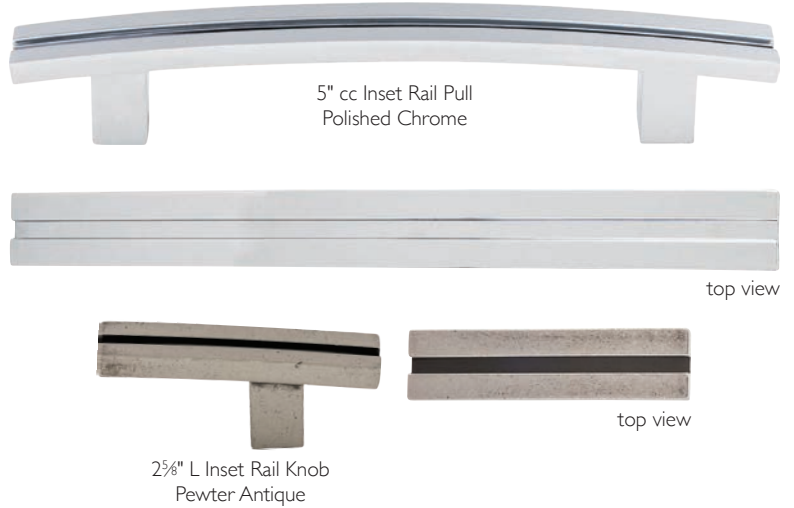

3" cc Neo Center Pull
Pewter Antique

¾" Neo Thumb Knob
Polished Chrome

TK42BLK - 4" L each Neo Knob in Flat Black

NEO KNOBS & PULLS

	FLAT BLACK	BRUSHED SATIN NICKEL	GERMAN BRONZE	OIL RUBBED BRONZE	POLISHED CHROME	POLISHED NICKEL	PEWTER ANTIQUE	TUSCAN BRONZE
¾" Thumb Knob	TK52BLK	TK52BSN	TK52GBZ	TK52ORB	TK52PC	TK52PN	TK52PTA	TK52TB
4" L each Neo Knob	TK42BLK	TK42BSN	TK42GBZ	TK42ORB	TK42PC	TK42PN	TK42PTA	TK42TB
3" cc Center Pull	TK43BLK	TK43BSN	TK43GBZ	TK43ORB	TK43PC	TK43PN	TK43PTA	TK43TB
3" cc Pull	TK44BLK	TK44BSN	TK44GBZ	TK44ORB	TK44PC	TK44PN	TK44PTA	TK44TB
6" cc Pull	TK45BLK	TK45BSN	TK45GBZ	TK45ORB	TK45PC	TK45PN	TK45PTA	TK45TB
12" cc Pull	TK46BLK	TK46BSN	TK46GBZ	TK46ORB	TK46PC	TK46PN	TK46PTA	TK46TB
12" cc Appliance Pull	TK47BLK	TK47BSN	TK47GBZ	TK47ORB	TK47PC	TK47PN	TK47PTA	TK47TB