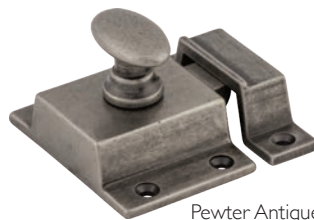

Pewter Antique