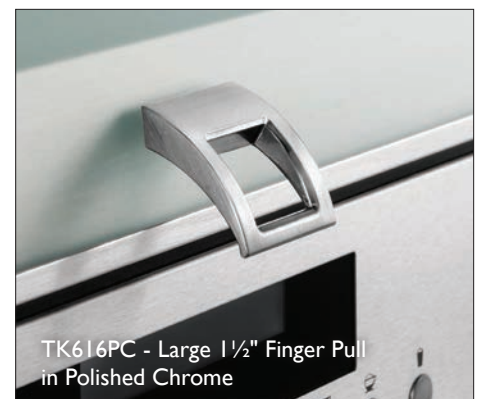

TK616PC - Large 1 1/2" Finger Pull
in Polished Chrome

TANGO FINGER PULLS

	FLAT BLACK	BRUSHED SATIN NICKEL	POLISHED CHROME	POLISHED NICKEL	SABLE	UMBRIO
Small Finger Pull 1 1/8"	TK615BLK	TK615BSN	TK615PC	TK615PN	TK615SAB	TK615UM
Large Finger Pull 1 1/2"	TK616BLK	TK616BSN	TK616PC	TK616PN	TK616SAB	TK616UM