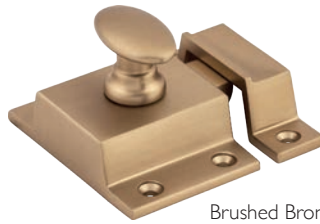

Brushed Bronze