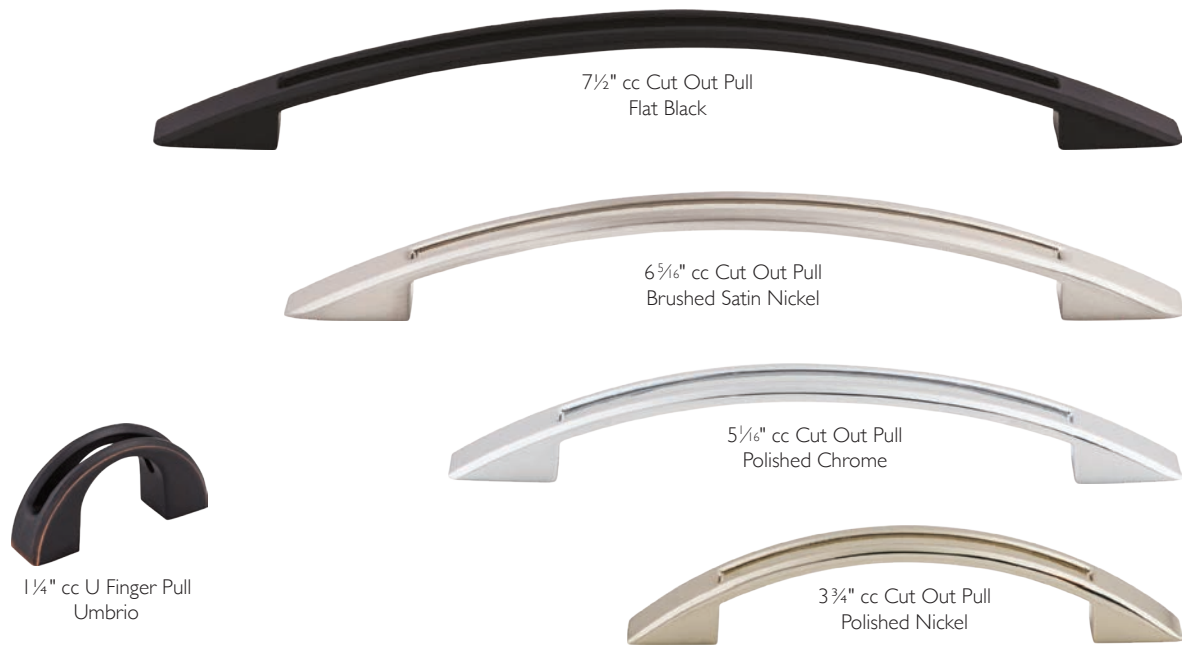

TANGO PULLS

	FLAT BLACK	BRUSHED SATIN NICKEL	POLISHED CHROME	POLISHED NICKEL	SABLE	UMBRIO
1 1/4" cc U Finger Pull	TK617BLK	TK617BSN	TK617PC	TK617PN	TK617SAB	TK617UM
3 3/4" cc Cut Out Pull	TK618BLK	TK618BSN	TK618PC	TK618PN	TK618SAB	TK618UM
5 1/16" cc Cut Out Pull	TK619BLK	TK619BSN	TK619PC	TK619PN	TK619SAB	TK619UM
6 5/16" cc Cut Out Pull	TK620BLK	TK620BSN	TK620PC	TK620PN	TK620SAB	TK620UM
7 1/2" cc Cut Out Pull	TK621BLK	TK621BSN	TK621PC	TK621PN	TK621SAB	TK621UM