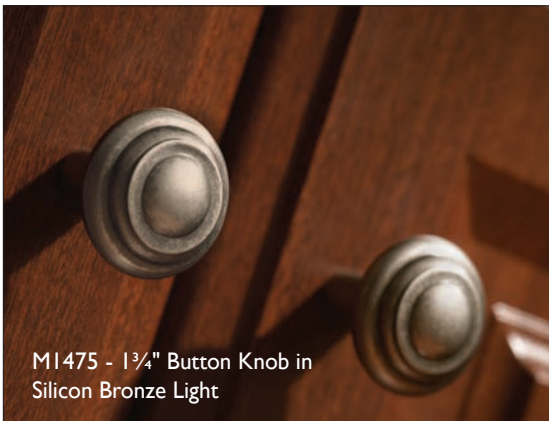

M1475 - 1 3/4" Button Knob in Silicon Bronze Light

BUTTON KNOBS

	LIGHT BRONZE	MEDIUM BRONZE	MAHOGANY BRONZE	SILICON LIGHT BRONZE
1 1/4" Knob	M1471	M1472	M1473	M1470
1 3/4" Knob	M1476	M1477	M1478	M1475

SQUARE KNOBS

	LIGHT BRONZE	MEDIUM BRONZE	MAHOGANY BRONZE	SILICON LIGHT BRONZE
3/4" Knob	M1506	M1507	M1508	M1505
7/8" Knob	M1511	M1512	M1513	M1510
1 1/4" Knob	M1516	M1517	M1518	M1515
1 1/2" Knob	M1521	M1522	M1523	M1520