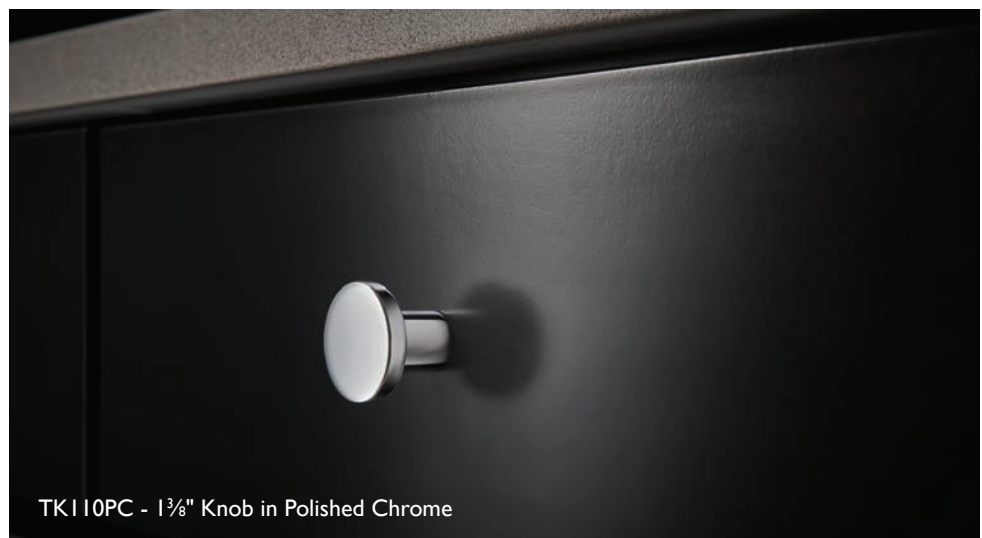

Drilling pilot holes recommended for Tab Pulls

1 3/8" Harmony Knob
Polished Chrome

7" cc Harmony Pull
Polished Chrome

HARMONY KNOB & PULL

	POLISHED CHROME
1 3/8" Knob	TK110PC
7" cc Pull	TK109PC

TK110PC - 1 3/8" Knob in Polished Chrome