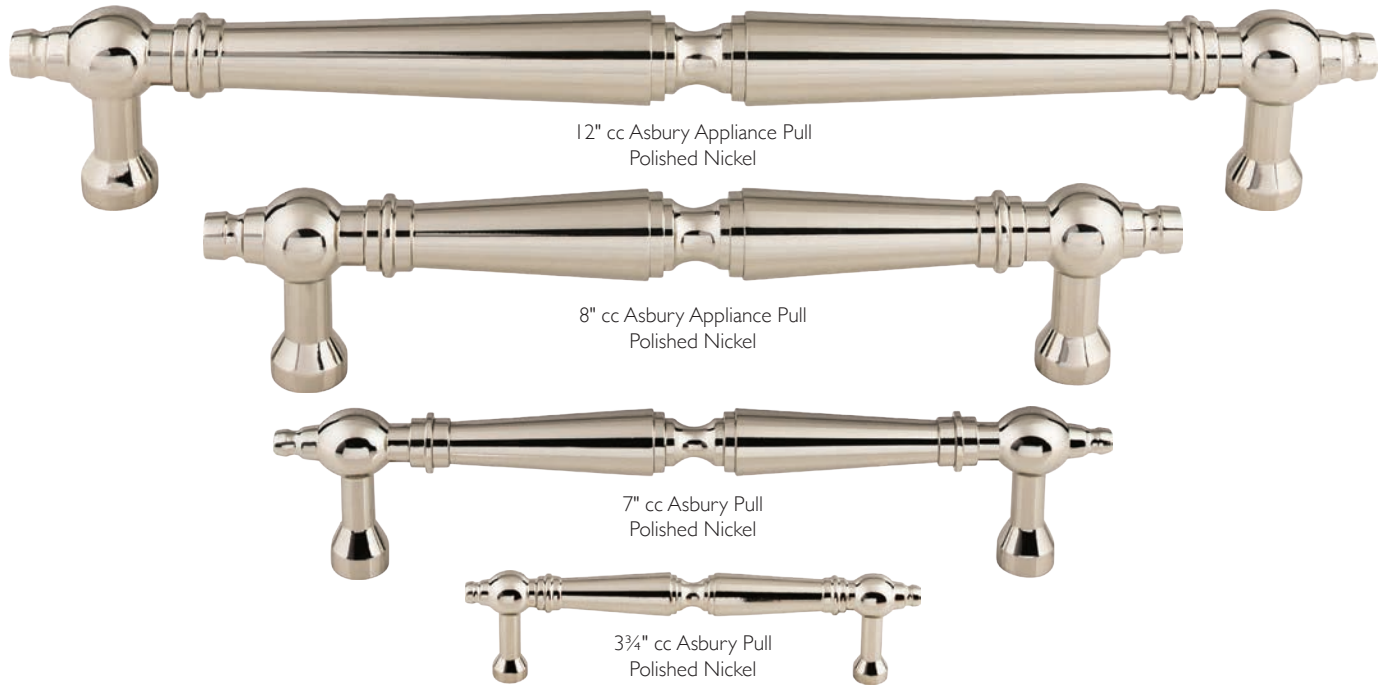

Appliance Pull Collection