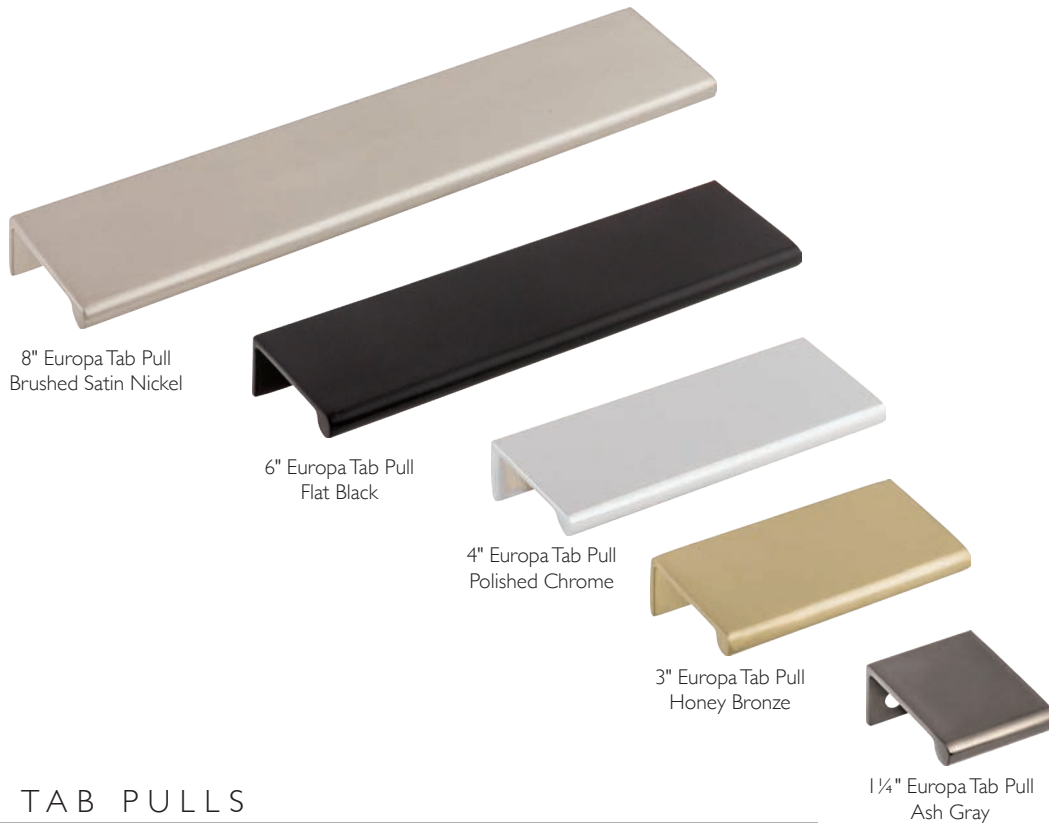

Mercer™ Collection

6" Cut Out Tab Pull
Polished Chrome

5" Cut Out Tab Pull
Brushed Satin Nickel

3¾" Cut Out Tab Pull
Flat Black

CUT OUT TAB PULLS

	FLAT BLACK	BRUSHED SATIN NICKEL	POLISHED CHROME	POLISHED NICKEL
4¾ L, 3¾" cc Cut Out Tab Pull	TK520BLK	TK520BSN	TK520PC	TK520PN
6" L, 5" cc Cut Out Tab Pull	TK521BLK	TK521BSN	TK521PC	TK521PN
8" L, 6" Cut Out Tab Pull	TK522BLK	TK522BSN	TK522PC	TK522PN