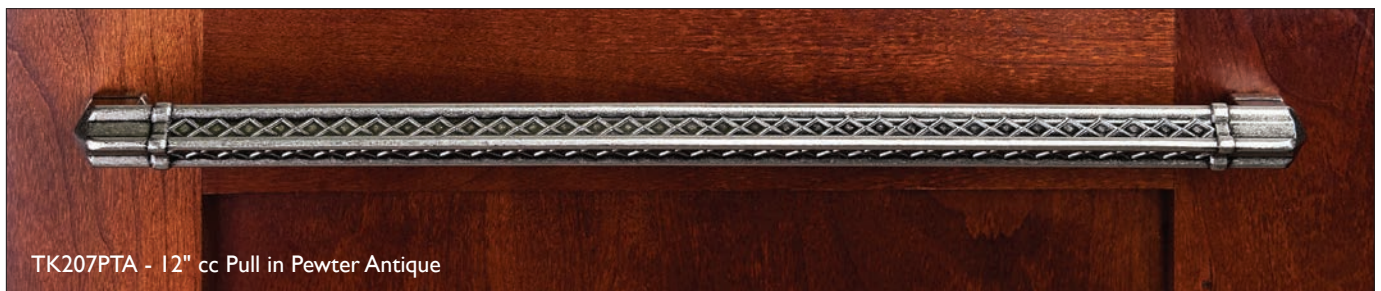

TOWER BRIDGE KNOBS & PULLS

US Patents D680,406; D679,978; D679,984

	BRUSHED SATIN NICKEL	POLISHED CHROME	POLISHED NICKEL	PEWTER ANTIQUE	SABLE	UMBRIO
2 5/8" T-Knob	TK204BSN	TK204PC	TK204PN	TK204PTA	TK204SAB	TK204UM
1 1/2" Knob	TK205BSN	TK205PC	TK205PN	TK205PTA	TK205SAB	TK205UM
5" cc Pull	TK206BSN	TK206PC	TK206PN	TK206PTA	TK206SAB	TK206UM
12" cc Pull	TK207BSN	TK207PC	TK207PN	TK207PTA	TK207SAB	TK207UM
12" cc Appliance Pull	TK208BSN	TK208PC	TK208PN	TK208PTA	TK208SAB	TK208UM
18" cc Appliance Pull	TK209BSN	TK209PC	TK209PN	TK209PTA	TK209SAB	TK209UM