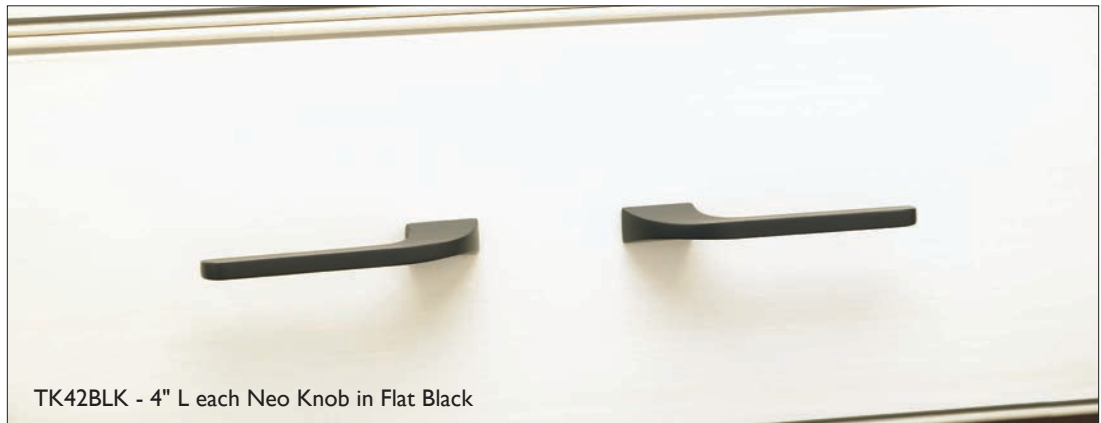

TK42BLK - 4" L each Neo Knob in Flat Black

NEO KNOBS & PULLS

	FLAT BLACK	BRUSHED SATIN NICKEL	GERMAN BRONZE	OIL RUBBED BRONZE	POLISHED CHROME	POLISHED NICKEL	PEWTER ANTIQUE	TUSCAN BRONZE
¾" Thumb Knob	TK52BLK	TK52BSN	TK52GBZ	TK52ORB	TK52PC	TK52PN	TK52PTA	TK52TB
4" L each Neo Knob	TK42BLK	TK42BSN	TK42GBZ	TK42ORB	TK42PC	TK42PN	TK42PTA	TK42TB
3" cc Center Pull	TK43BLK	TK43BSN	TK43GBZ	TK43ORB	TK43PC	TK43PN	TK43PTA	TK43TB
3" cc Pull	TK44BLK	TK44BSN	TK44GBZ	TK44ORB	TK44PC	TK44PN	TK44PTA	TK44TB
6" cc Pull	TK45BLK	TK45BSN	TK45GBZ	TK45ORB	TK45PC	TK45PN	TK45PTA	TK45TB
12" cc Pull	TK46BLK	TK46BSN	TK46GBZ	TK46ORB	TK46PC	TK46PN	TK46PTA	TK46TB
12" cc Appliance Pull	TK47BLK	TK47BSN	TK47GBZ	TK47ORB	TK47PC	TK47PN	TK47PTA	TK47TB