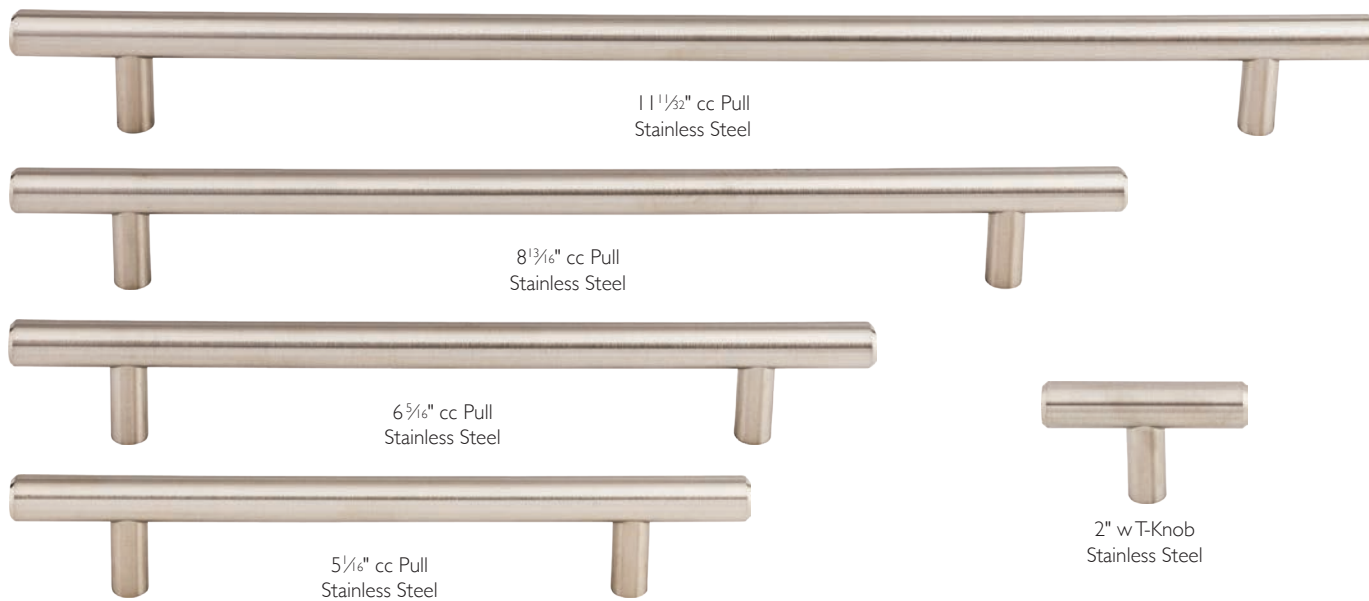

MODERN METRO TAB PULLS

STAINLESS STEEL

2" cc Tab Pull	TK275SS
5" cc Tab Pull	TK276SS
8" cc Tab Pull	TK277SS

5" cc Tab Pull
Stainless Steel

2" cc Tab Pull
Stainless Steel

SS304 Stainless Steel Collection

SOLID BAR PULLS & T-KNOB