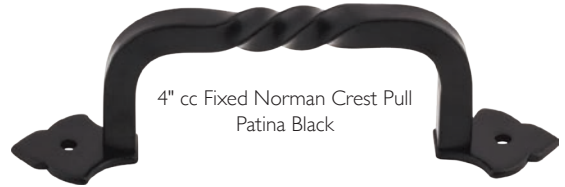

4" cc Fixed Norman Crest Pull
Patina Black