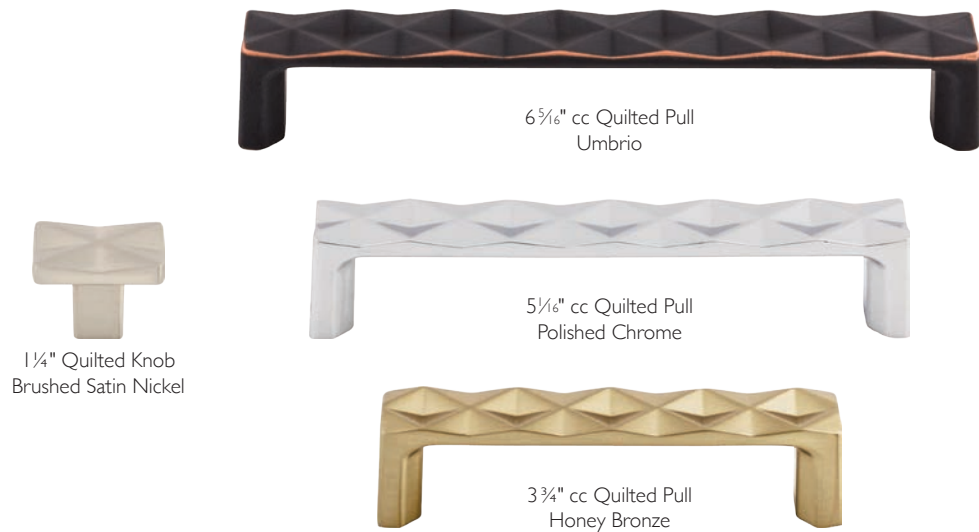

QUILTED KNOB & PULLS

US Patents D764,254 S; D763,655 S

	ASH GRAY	FLAT BLACK	BRUSHED SATIN NICKEL	HONEY BRONZE	POLISHED CHROME	POLISHED NICKEL	SABLE	UMBRIO
1 1/4" Knob	TK560AG	TK560BLK	TK560BSN	TK560HB	TK560PC	TK560PN	TK560SAB	TK560UM
3 3/4" cc Pull	TK561AG	TK561BLK	TK561BSN	TK561HB	TK561PC	TK561PN	TK561SAB	TK561UM
5 1/16" cc Pull	TK562AG	TK562BLK	TK562BSN	TK562HB	TK562PC	TK562PN	TK562SAB	TK562UM
6 5/16" cc Pull	TK563AG	TK563BLK	TK563BSN	TK563HB	TK563PC	TK563PN	TK563SAB	TK563UM