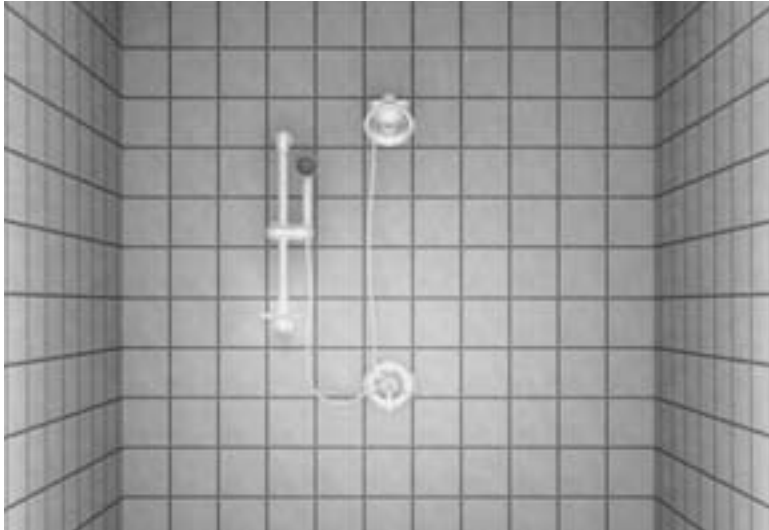

Essentials Performance Showering Packages

An ideal choice for those looking to upgrade the master bath or secondary bathroom, Essentials Performance Showering Packages by Kohler offer increased functionality and simplify both the ordering and installation processes.