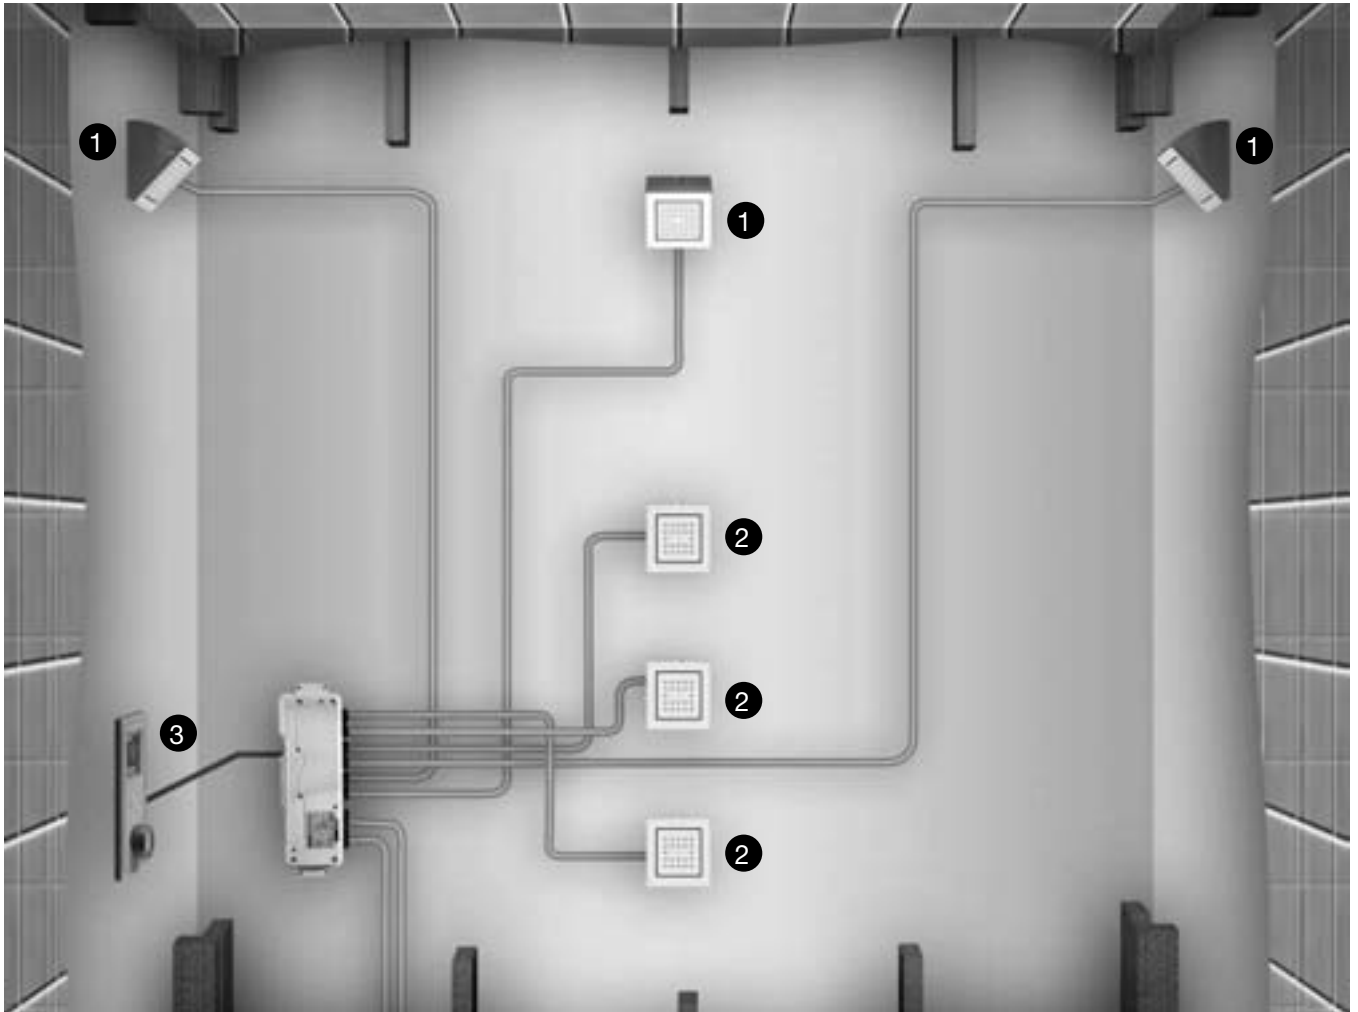

Item 3

K-682-K
DTV Six-Port
Thermostatic
Valve
Qty. 1

Item 3

K-1842
Echelon™
Shower Locker™
Qty. 1

Item 4

 <p>K-8022 WaterTile.[®] 54-Nozzle Showerhead Qty. 3</p> <p>Item 1</p>	 <p>K-8003 WaterTile 22-Nozzle Bodyspray Qty. 3</p> <p>Item 2</p>	 <p>K-684 Digital Interface Qty. 1</p> <p>Item 3</p>	 <p>K-682-K DTV Six-Port Thermostatic Valve Qty. 1</p> <p>Item 3</p>
--	--	---	---