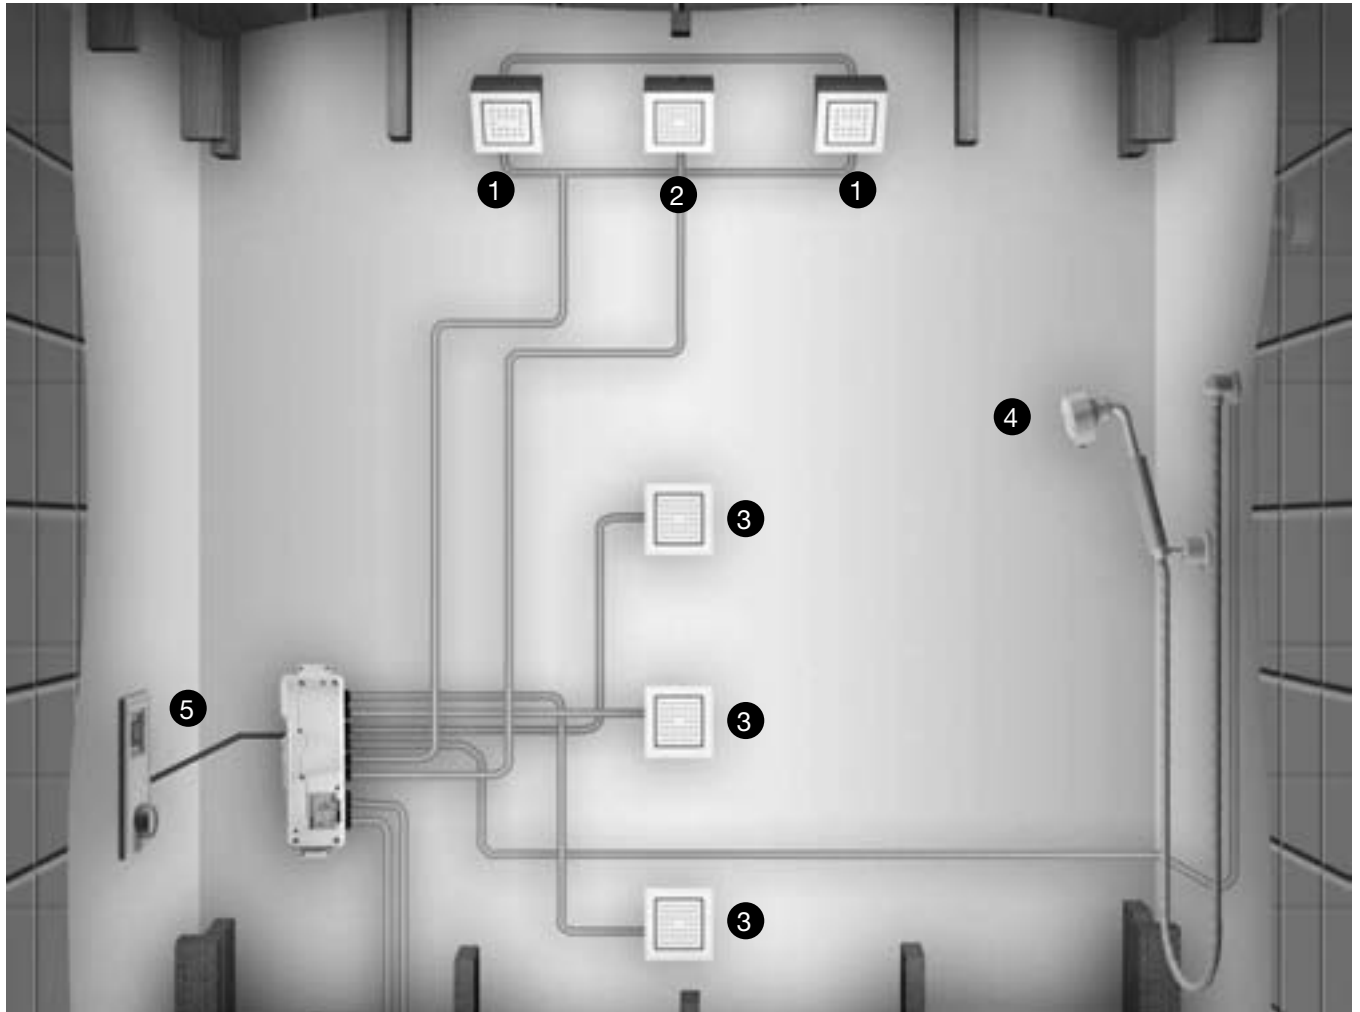

Item 3

K-682-K
DTV Six-Port
Thermostatic
Valve
Qty. 1

Item 3

K-1842
Echelon™
Shower Locker™
Qty. 1

Item 4

 <p>K-8022 WaterTile.[®] 54-Nozzle Showerhead Qty. 3</p> <p>Item 1</p>	 <p>K-8003 WaterTile 22-Nozzle Bodyspray Qty. 3</p> <p>Item 2</p>	 <p>K-684 Digital Interface Qty. 1</p> <p>Item 3</p>	 <p>K-682-K DTV Six-Port Thermostatic Valve Qty. 1</p> <p>Item 3</p>
--	--	---	---