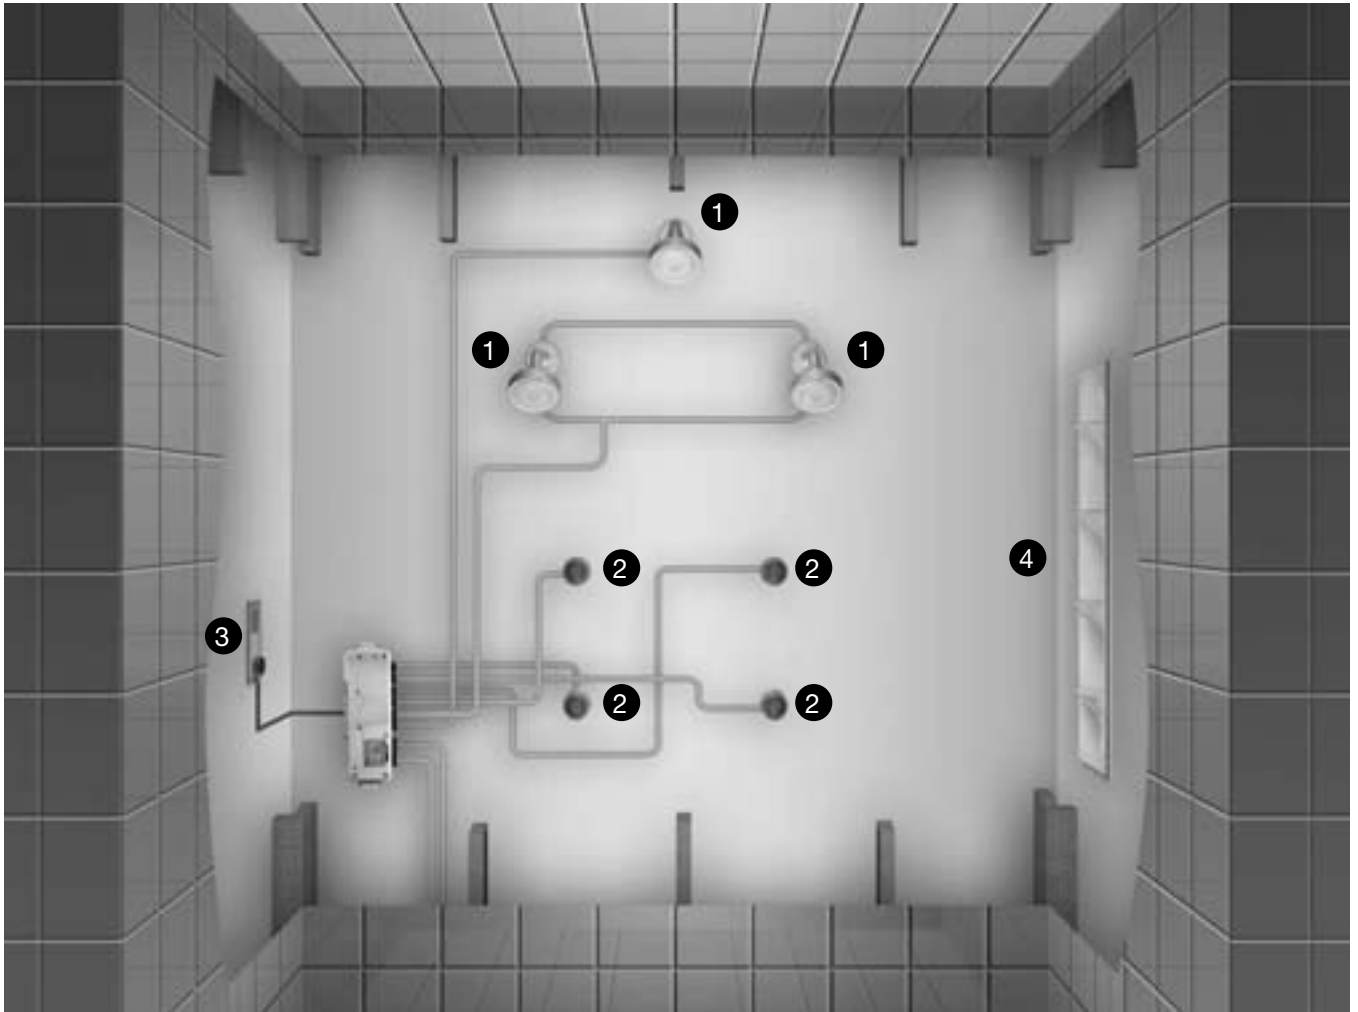

K-14418 Purist®
Single-Function
Showerhead,
Arm and Flange
Qty. 3

Item 1

K-8509
MasterShower®
3-Way
Bodyspray
Qty. 4

Item 2

K-684
Digital Interface
Qty. 1

Item 3

K-682-K
DTV Six-Port
Thermostatic
Valve
Qty. 1

Item 3

K-1842
Echelon™
Shower Locker™
Qty. 1

Item 4