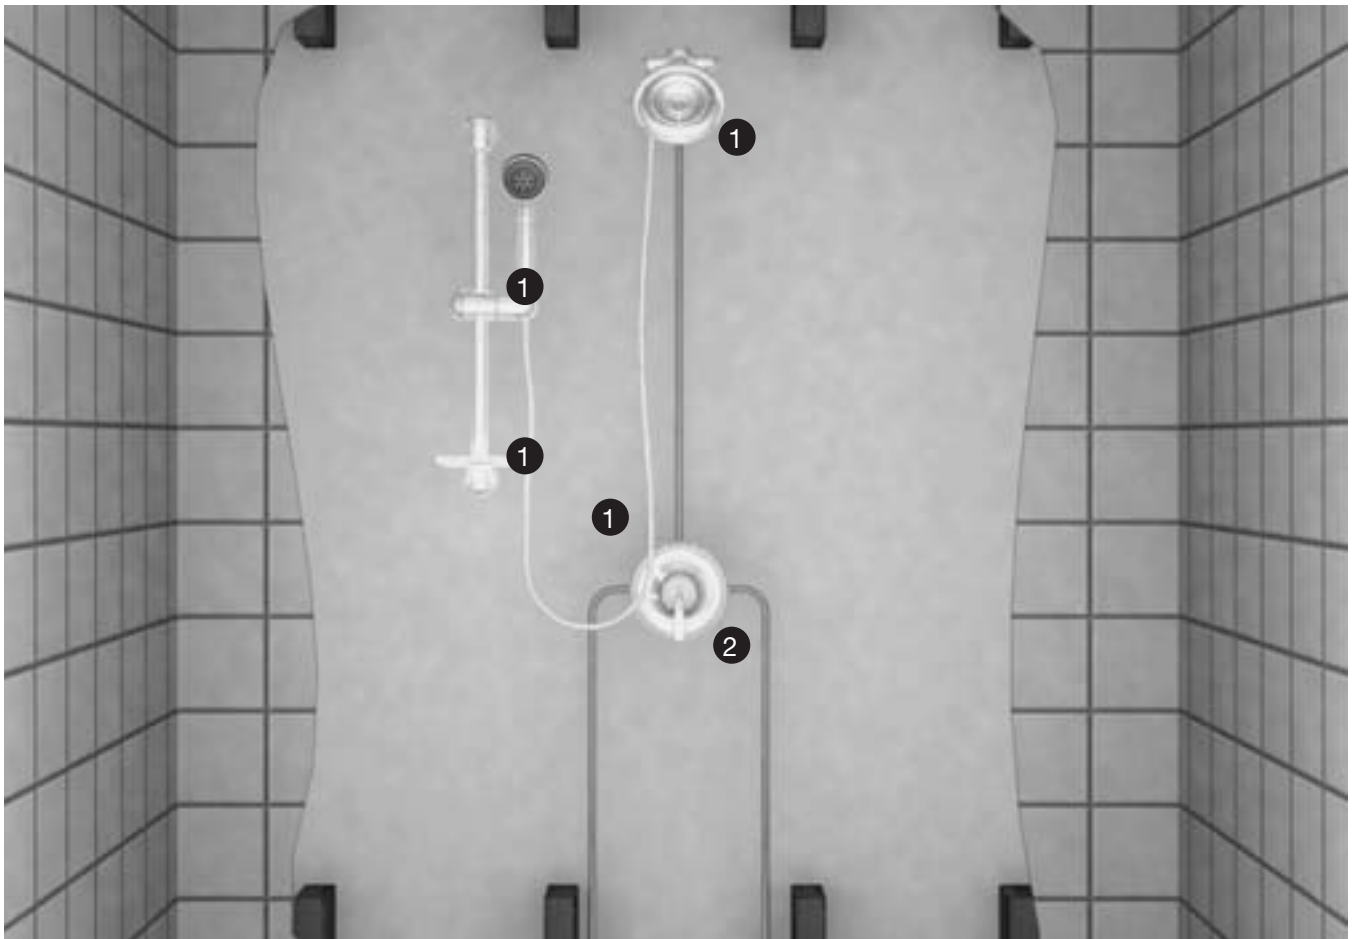

K-1842
Echelon™ Shower Locker

*A volume control valve is required to operate the MasterShower® XVII thermostatic valve.

**A transfer valve is not required to operate a MasterShower XVII stacked thermostatic valve or a HiFlow Rite-Temp pressure-balancing valve. It is recommended only for controlling outputs in multiple component showers employing those mixing valves.

Essentials Performance Showering Components

 <p>Forté Rite-Temp. Valve Trim</p> <p>Qty. 1</p> <p>Item 1</p>	 <p>Forté Multifunction Showerhead</p> <p>Qty. 1</p> <p>Item 1</p>	 <p>Revival. 3-Way Relaxing Handshower</p> <p>Qty. 1</p> <p>Item 1</p>	 <p>MasterShower Showerarm with Diverter</p> <p>Qty. 1</p> <p>Item 1</p>
 <p>MasterShower 60" Metal Shower Hose</p> <p>Qty. 1</p> <p>Item 1</p>	 <p>Slide Bar with Bancroft Trim and Escutcheons</p> <p>Qty. 1</p> <p>Item 1</p>	 <p>Rite-Temp Pressure-Balancing Valve</p> <p>Qty. 1</p> <p>Item 2</p>	