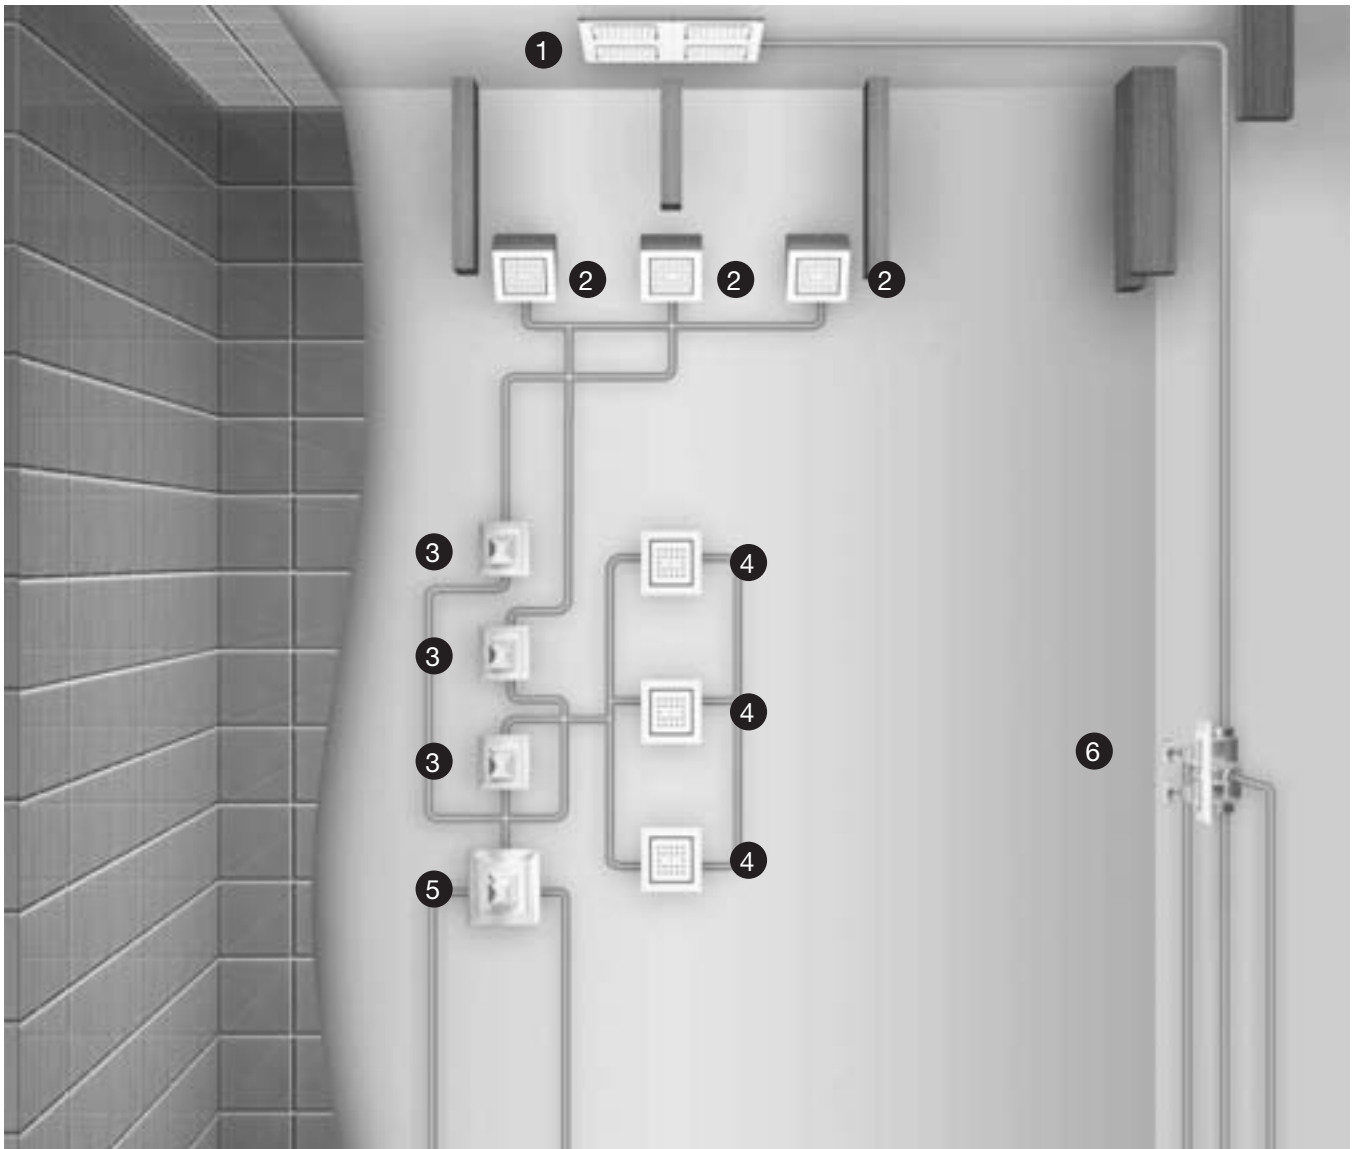

Passion

Designed for those who are passionate about performance showering, this configuration boasts water experiences that create gentle rain from overhead, a soothing cascade over the shoulders and stimulating hydrotherapy across the back.