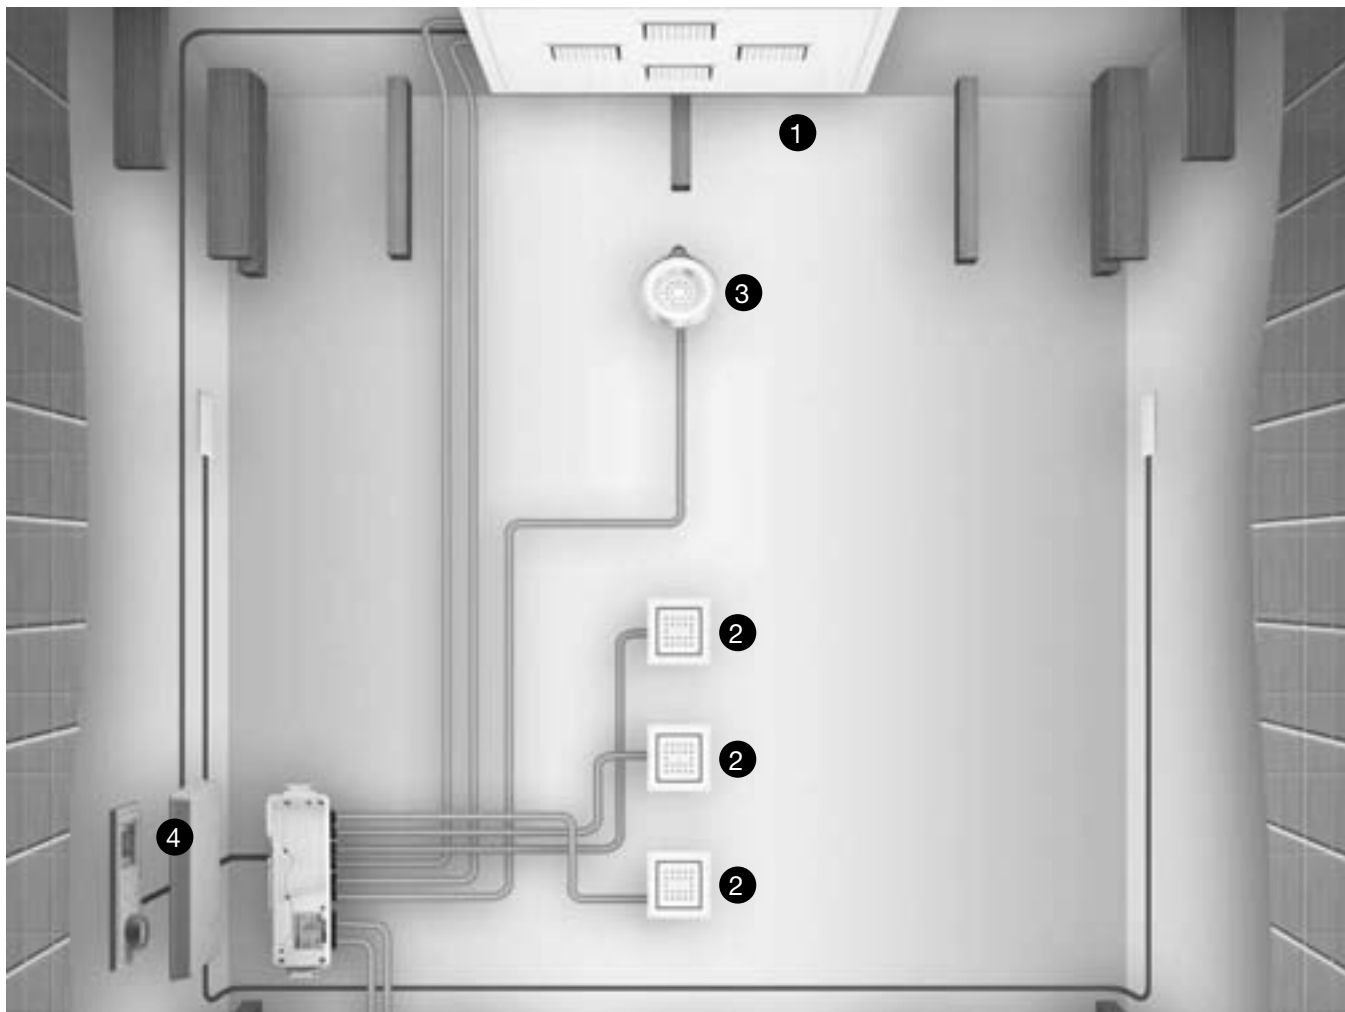

Downpour Featuring DTV™ II

K-8034
54-Nozzle WaterTile®
Ambient Rain™
Showering Panel
Qty. 1

Item 1

K-8003
WaterTile
22-Nozzle
Bodyspray
Qty. 3

Item 2

K-14425
Purist, Multifunction
Showerhead,
Arm and Flange
Qty. 1

Item 3

K-695
Digital Interface
Qty. 1

Item 4

K-682-K
DTV Six-Port
Thermostatic
Valve
Qty. 1

Item 4

K-638-K
Media Module
Qty. 1

Item 4