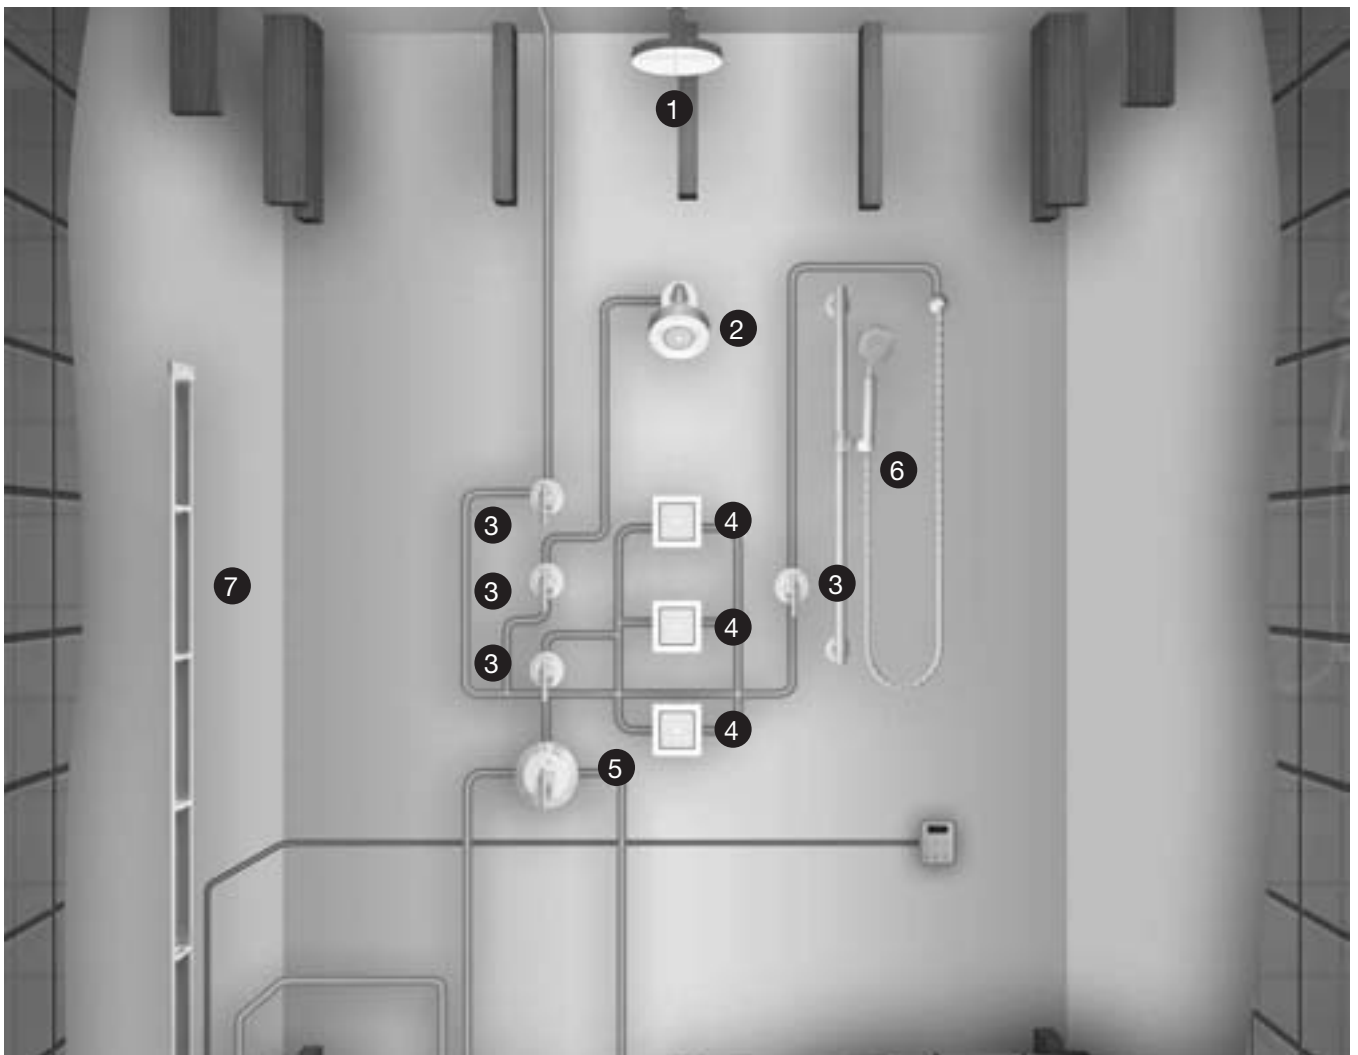

Total \$ _____

Unwind with Steam

The ultimate in relaxation, the Unwind configuration features a state-of-the-art Rain showerhead in the ceiling, a Purist® showerhead and three soothing WaterTile® bodysprays. Additionally, a Purist handshower offers hydrotherapy that targets specific areas of the body. Installed behind the wall, a Fast-Response™ steam generator will help relax your mind and body. A Shower Locker™ eliminates clutter and offers coordinated style.