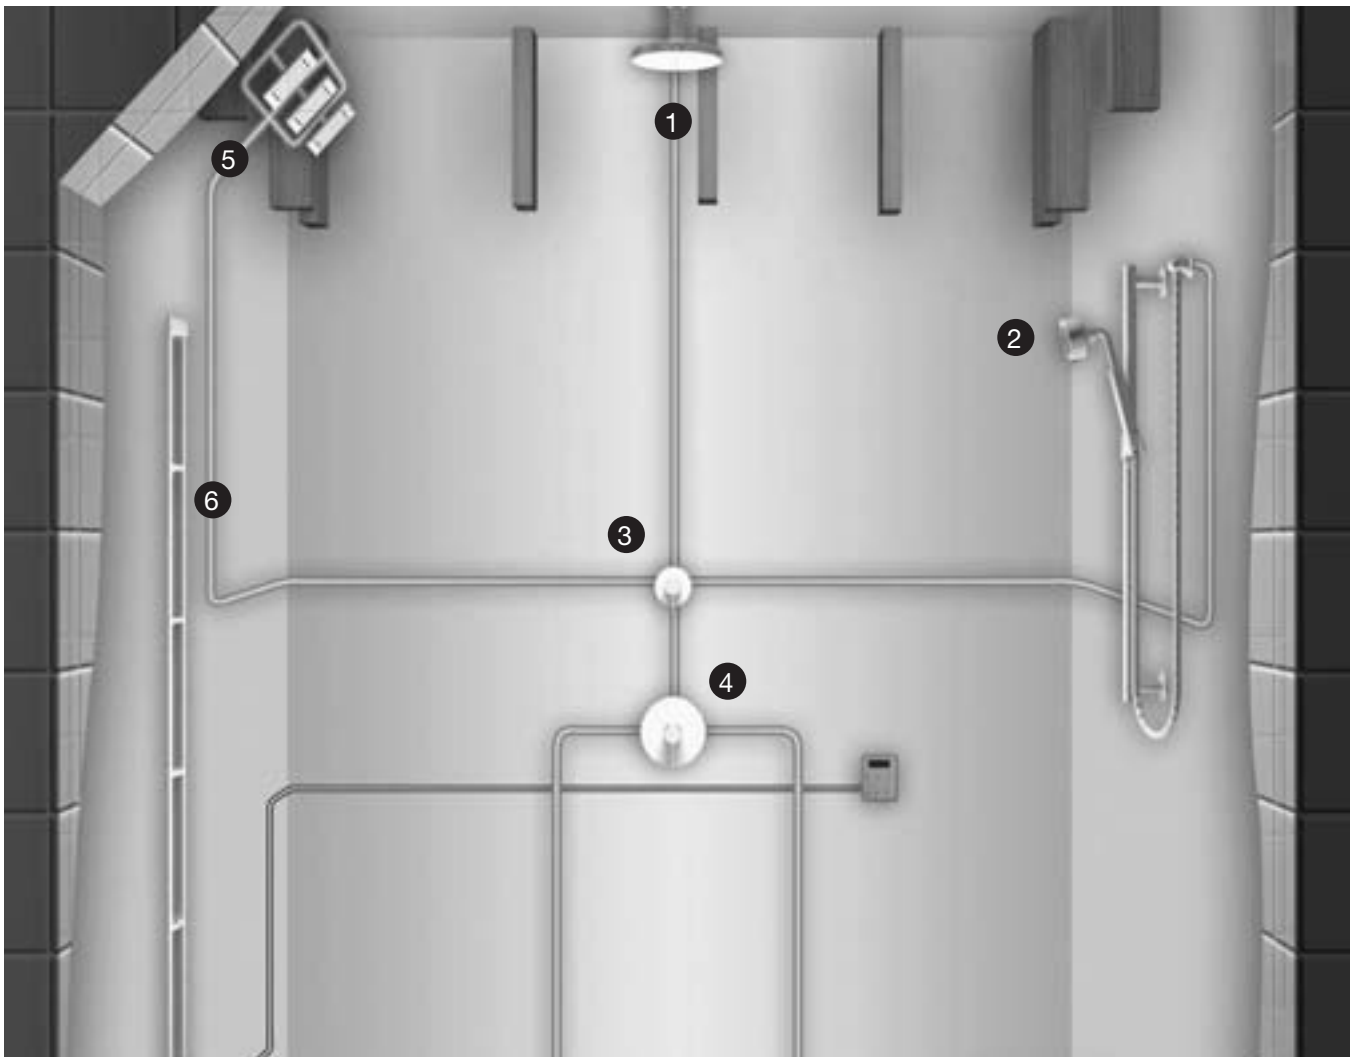

Immersion with Steam

This configuration offers the indulgent, overhead hydrotherapy that only a Rain showerhead can create. Combine that with three of the innovative WaterTile bodysprays and a Stillness multifunction handshower to create luxurious hydro-rejuvenation. Installed behind the wall, a Fast-Response steam generator will help relax your mind and body. A recessed storage system eliminates clutter and offers coordinated style.