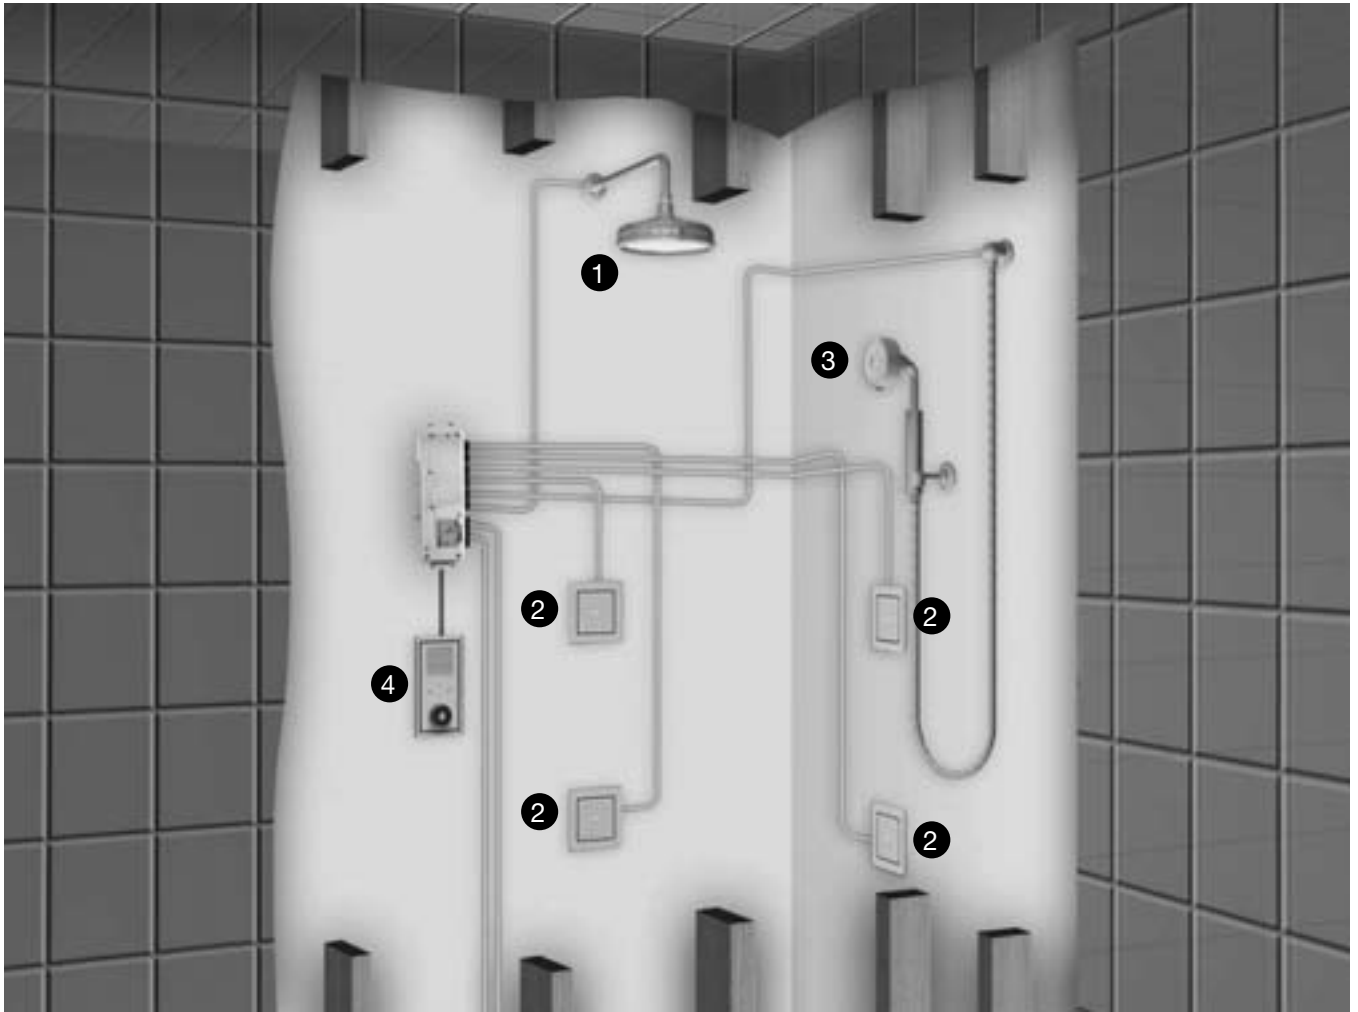

K-14425
Purist, Multifunction
Showerhead,
Arm and Flange
Qty. 1

Item 3

K-695
Digital Interface
Qty. 1

Item 4

K-682-K
DTV Six-Port
Thermostatic
Valve
Qty. 1

Item 4

K-638-K
Media Module
Qty. 1

Item 4