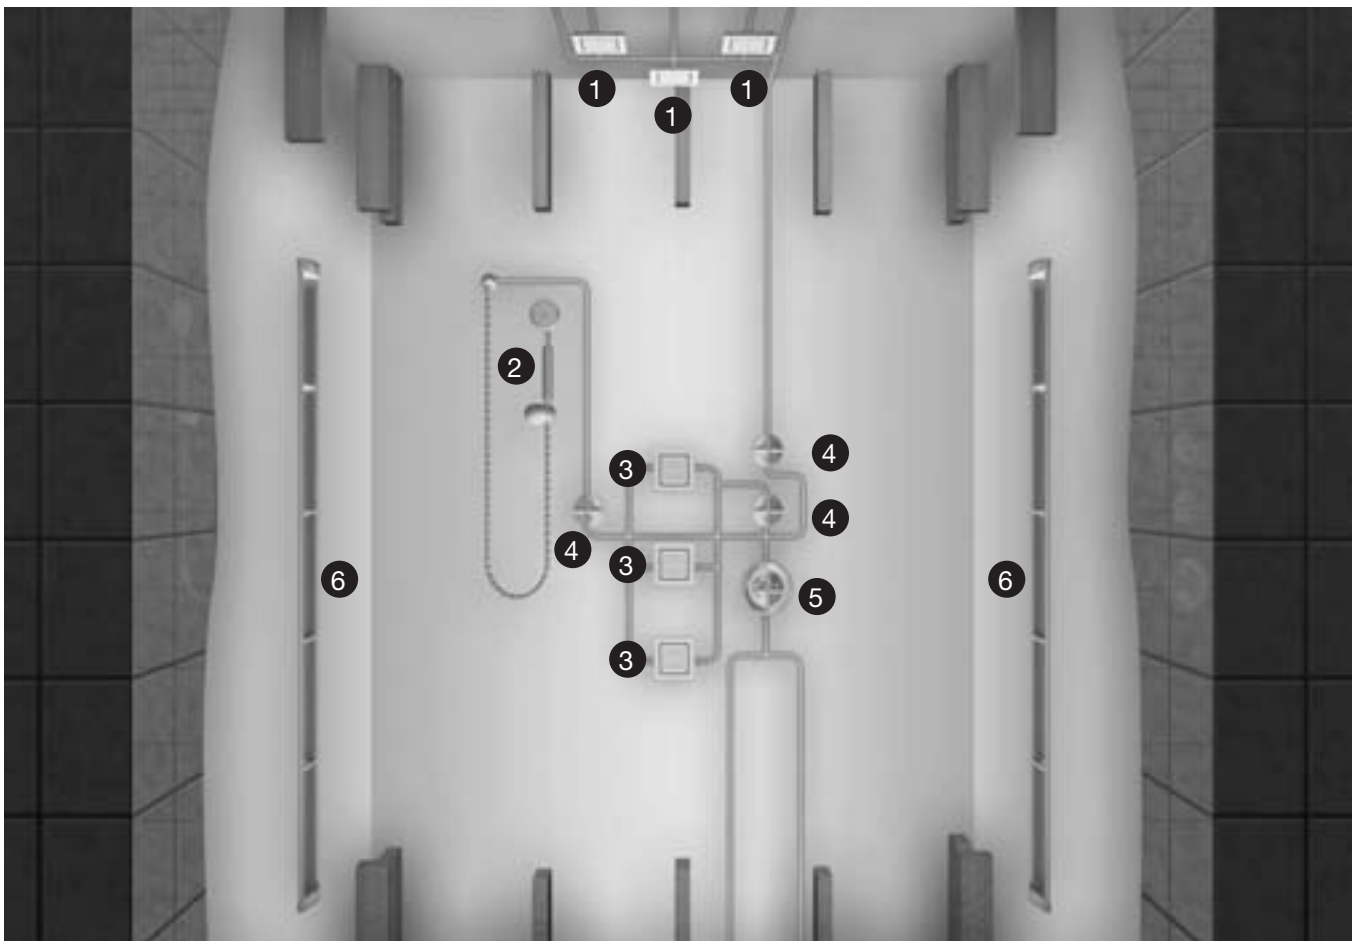

Downpour

Created for individuals with fast-paced careers and equally busy lifestyles, the Downpour configuration affords luxurious water delivery that thoroughly drenches the bather. Downpour is comprised of three WaterTile® bodysprays in the ceiling and three in the wall and a Purist® multifunction handshower.