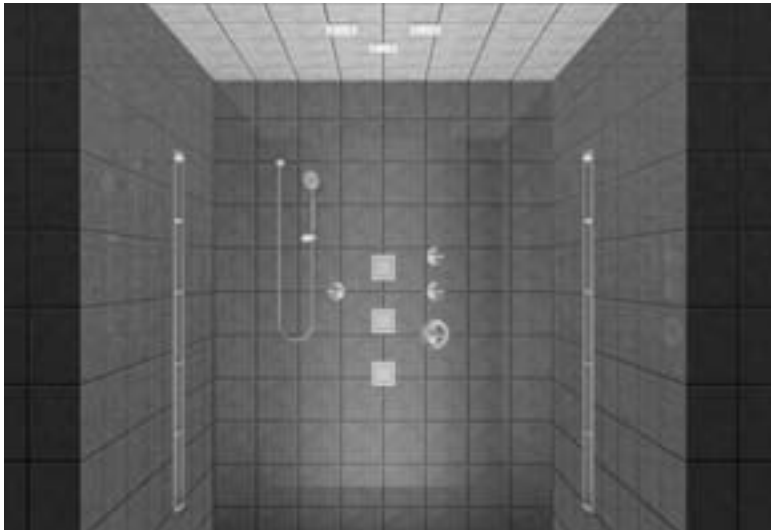

Downpour

Created for individuals with fast-paced careers and equally busy lifestyles, the Downpour configuration affords luxurious water delivery that thoroughly drenches the bather. Downpour is comprised of three WaterTile® bodysprays in the ceiling and three in the wall and a Purist® multifunction handshower.