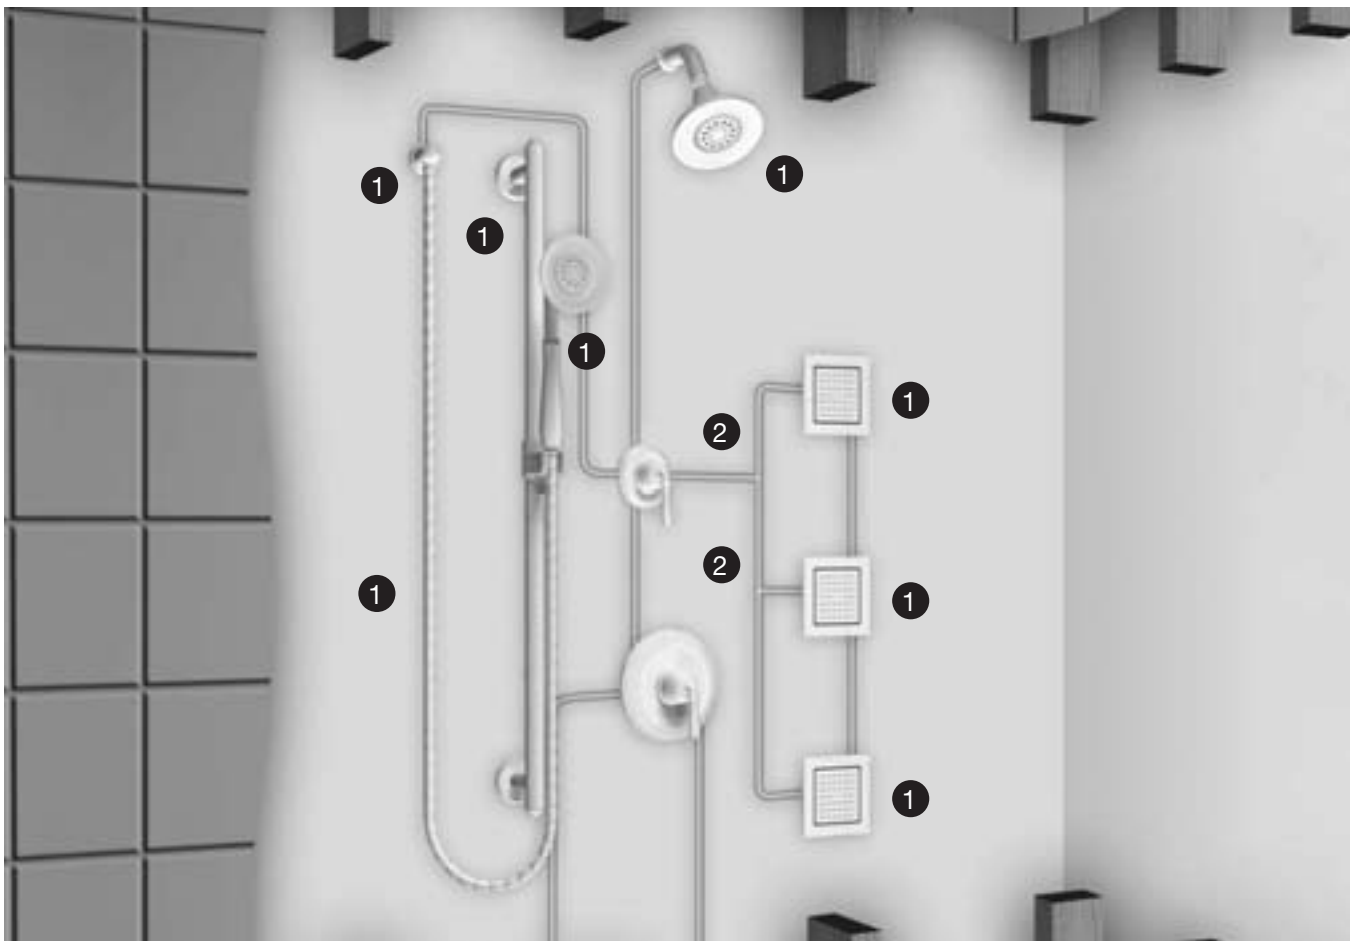

Luxury Performance Showering Packages

Luxury Performance Showering Packages by Kohler give you everything you need for a complete personalized showering experience with the added benefit of being incredibly easy to order. Kohler's 3-way transfer valve allows users to put water just where they want it, and innovative WaterTile® bodysprays provide tremendous installation flexibility. These components were configured to work together, taking the guesswork out of creating the perfect custom shower.