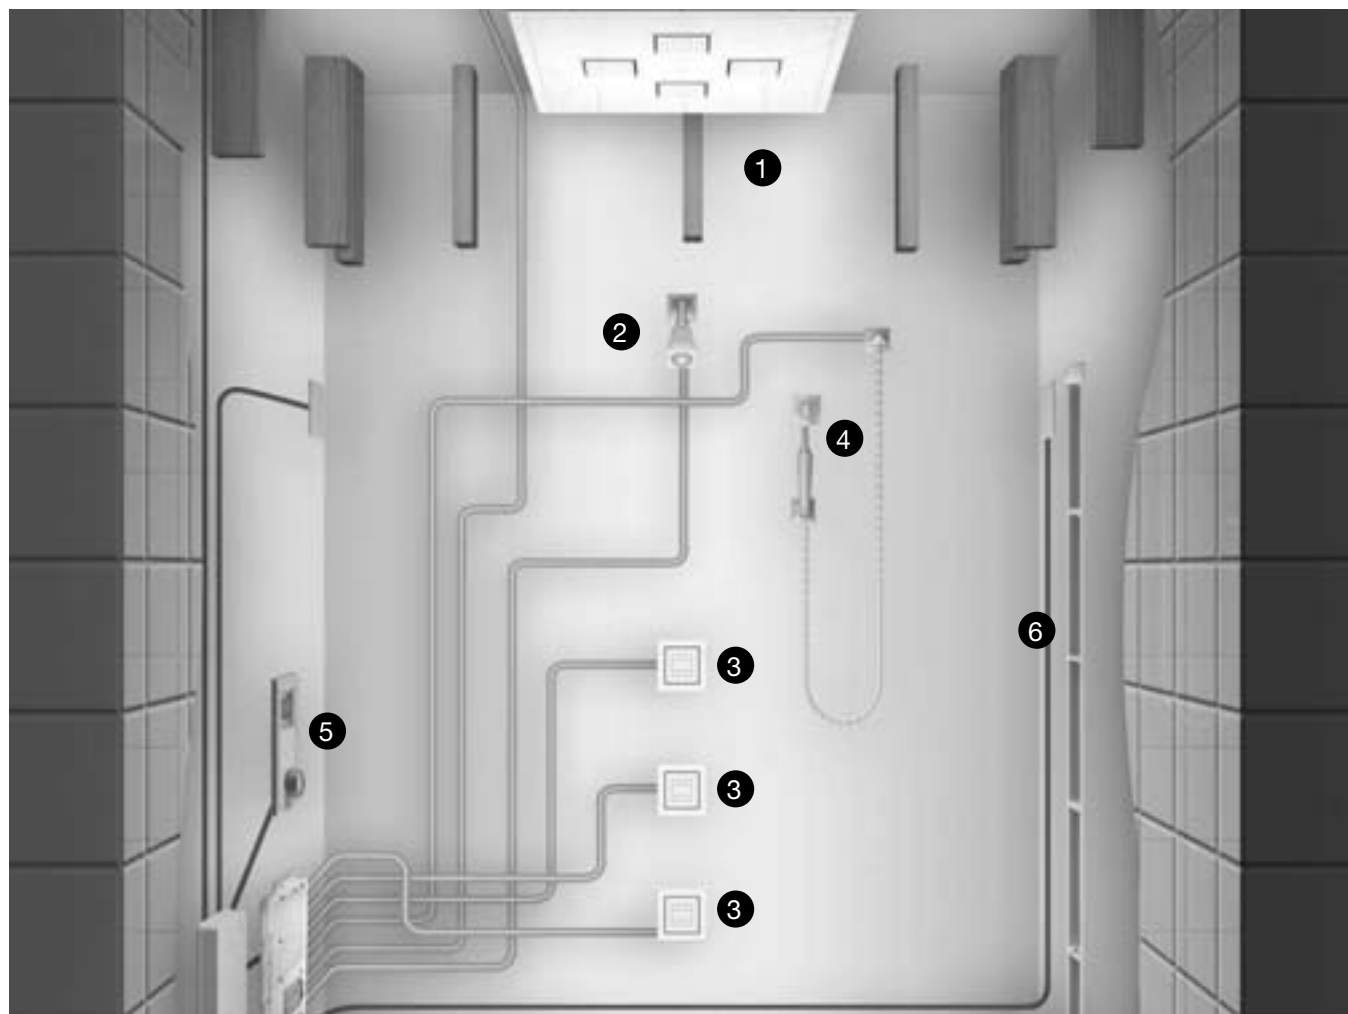

Unwind Featuring DTV™ II

K-8034
54-Nozzle WaterTile®
Ambient Rain™
Showering Panel
Qty. 1

Item 1

K-449
Memoirs®
Showerhead with
Stately Design
Qty. 1

Item 2

K-8003
WaterTile
22-Nozzle
Bodyspray
Qty. 3

Item 3

K-419
Memoirs
Single-Function
Handshower
Qty. 1

Item 4

K-427
Memoirs
Wall-Mount
Supply Elbow
Qty. 1

Item 4

K-1840
Pilaster™
Shower Locker™
Qty. 1

Item 6

K-422
Memoirs Adjustable
Wall-Mount
Bracket
Qty. 1

Item 4

K-9514
MasterShower®
60" Metal
Shower Hose
Qty. 1

Item 4

K-695
Digital Interface
Qty. 1

Item 5

K-682-K
DTV Six-Port
Thermostatic
Valve
Qty. 1

Item 5

K-638-K
Media Module
Qty. 1

Item 5